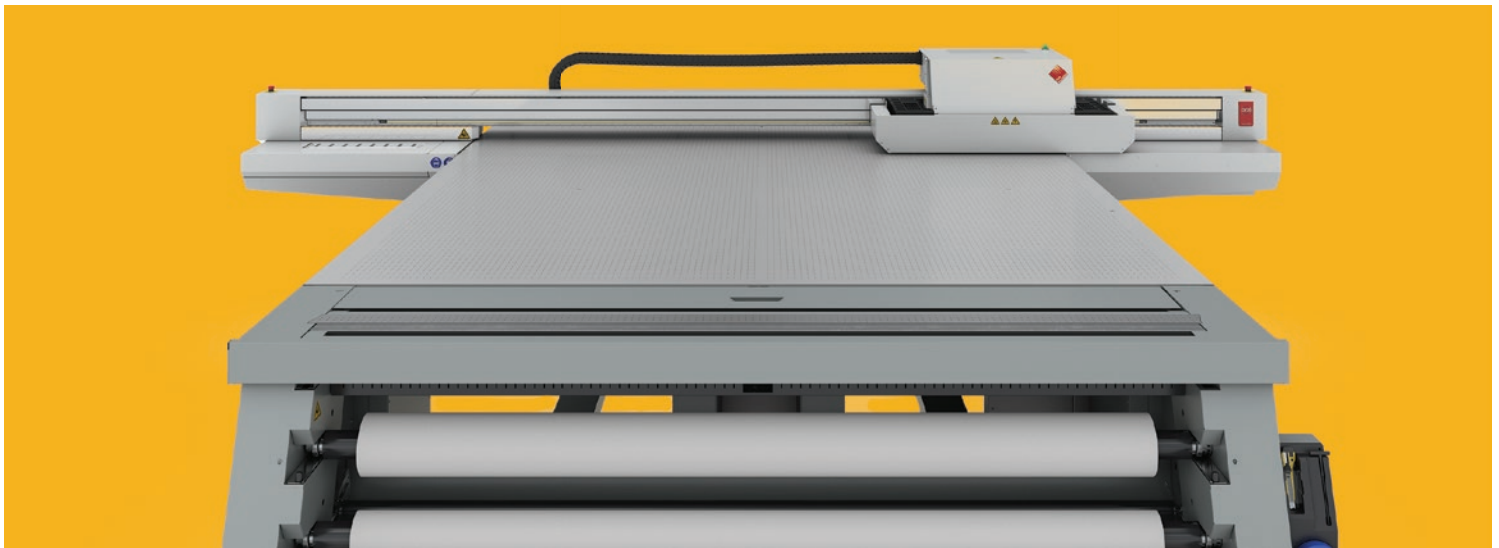

TABLE SIZE, PRODUCTION LEVEL	STANDARD TABLE, MID-VOLUME PRODUCTION UPGRADE PATH	STANDARD TABLE, MID-VOLUME PRODUCTION	STANDARD TABLE, LOW-VOLUME PRODUCTION
AVAILABLE MODELS	OCÉ ARIZONA 1240 GT PRINTER – with 4 ink channels, upgradeable to...	OCÉ ARIZONA 365 GT PRINTER	OCÉ ARIZONA 318 GL PRINTER
	OCÉ ARIZONA 1260 GT PRINTER – with 6 ink channels, upgradeable to...		
	OCÉ ARIZONA 1280 GT PRINTER – with 8 ink channels		
Rigid media size	49" x 98.4" (124 cm x 250 cm)	49" x 98.4" (124 cm x 250 cm)	49" x 98.4" (124 cm x 250 cm)
Rigid media thickness	2" (50.8 mm)	1.89" (48.1 mm)	1.89" (48.1 mm)
Océ VariaDot printing technology	6 to 42 picoliter droplets, 636 nozzles, 1 printhead/channel, dual row design	6 to 42 picoliter droplets, 318 nozzles, 2 printheads/channel, single row design	6 to 42 picoliter droplets, 318 nozzles, 1 printhead/channel, single row design
White ink capability	Standard on Océ Arizona 1260 GT and Océ Arizona 1280 GT printers	Standard on Océ Arizona 365 GT printer	Available option (factory only)
Varnish capability	Standard on Océ Arizona 1260 GT and Océ Arizona 1280 GT printers	Not available	Not available
CM² capability	Available option to add light cyan and light magenta on Océ Arizona 1260 GT and Océ Arizona 1280 GT printers	Not available	Not available
PRINT MEDIA AND SPEEDS*			
Express print speed	362 ft.²/hr. (34 m²/hr.)	377 ft.²/hr. (35 m²/hr.)	194 ft.²/hr. (18 m²/hr.)
Production — Squared (CM²)	270 ft.²/hr. (25 m²/hr.) 1260 GT and 1280 GT only	Not available	Not available
Production print speed	220 ft.²/hr. (20 m²/hr.) except CM² configurations	239 ft.²/hr. (22 m²/hr.)	131 ft.²/hr. (12 m²/hr.)
Quality — Squared (CM²)	Not available	Not available	Not available
Quality print speed	153 ft.²/hr. (14 m²/hr.)	165 ft.²/hr. (15 m²/hr.)	90 ft.²/hr. (8 m²/hr.)
Fine Art print speed	125 ft.²/hr. (12 m²/hr.)	135 ft.²/hr. (13 m²/hr.)	68 ft.²/hr. (6 m²/hr.)
High Definition print speed	64 ft.²/hr. (6 m²/hr.)	71 ft.²/hr. (7 m²/hr.)	Not available
UV curing technology	110 mm, high output/low heat UV arc lamp with integrated shutter/reflector	110 mm, high output/low heat UV arc lamp with integrated shutter/reflector	110 mm, high output/low heat UV arc lamp with integrated shutter/reflector
Roll Media Option (RMO)	Available option, up to 86.6" (220 cm)	Available option, up to 86.6" (220 cm)	Available option, up to 86.6" (220 cm)